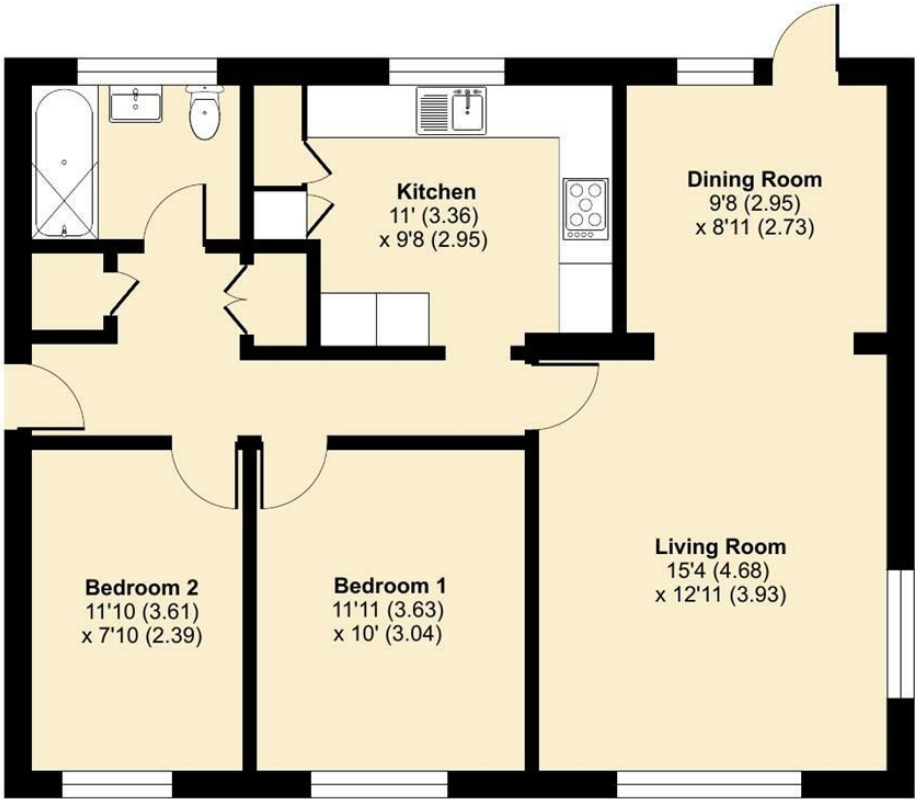

Ground Floor Apartment

Two Double Bedrooms

Modern Fitted Kitchen

Open Plan Living/Dining Room

Newly Fitted Bathroom

Gas Central Heating

Double Glazing

Communal Gardens

There are two well-proportioned bedrooms, both tastefully presented, alongside a sleek and modern family bathroom that reflects the overall quality of the home's refurbishment.

Throughout, the property has been carefully improved with a keen eye for detail, resulting in a home that feels both fresh and refined, ready for immediate occupation.

# Floral Court, Ashted, KT21

Approximate Area = 805 sq ft / 74.7 sq m

For identification only - Not to scale

**GROUND FLOOR**

Floor plan produced in accordance with RICS Property Measurement 2nd Edition, Incorporating International Property Measurement Standards (IPMS2 Residential). © ncthecom 2026. Produced for V&H Homes. REF: 1441912.