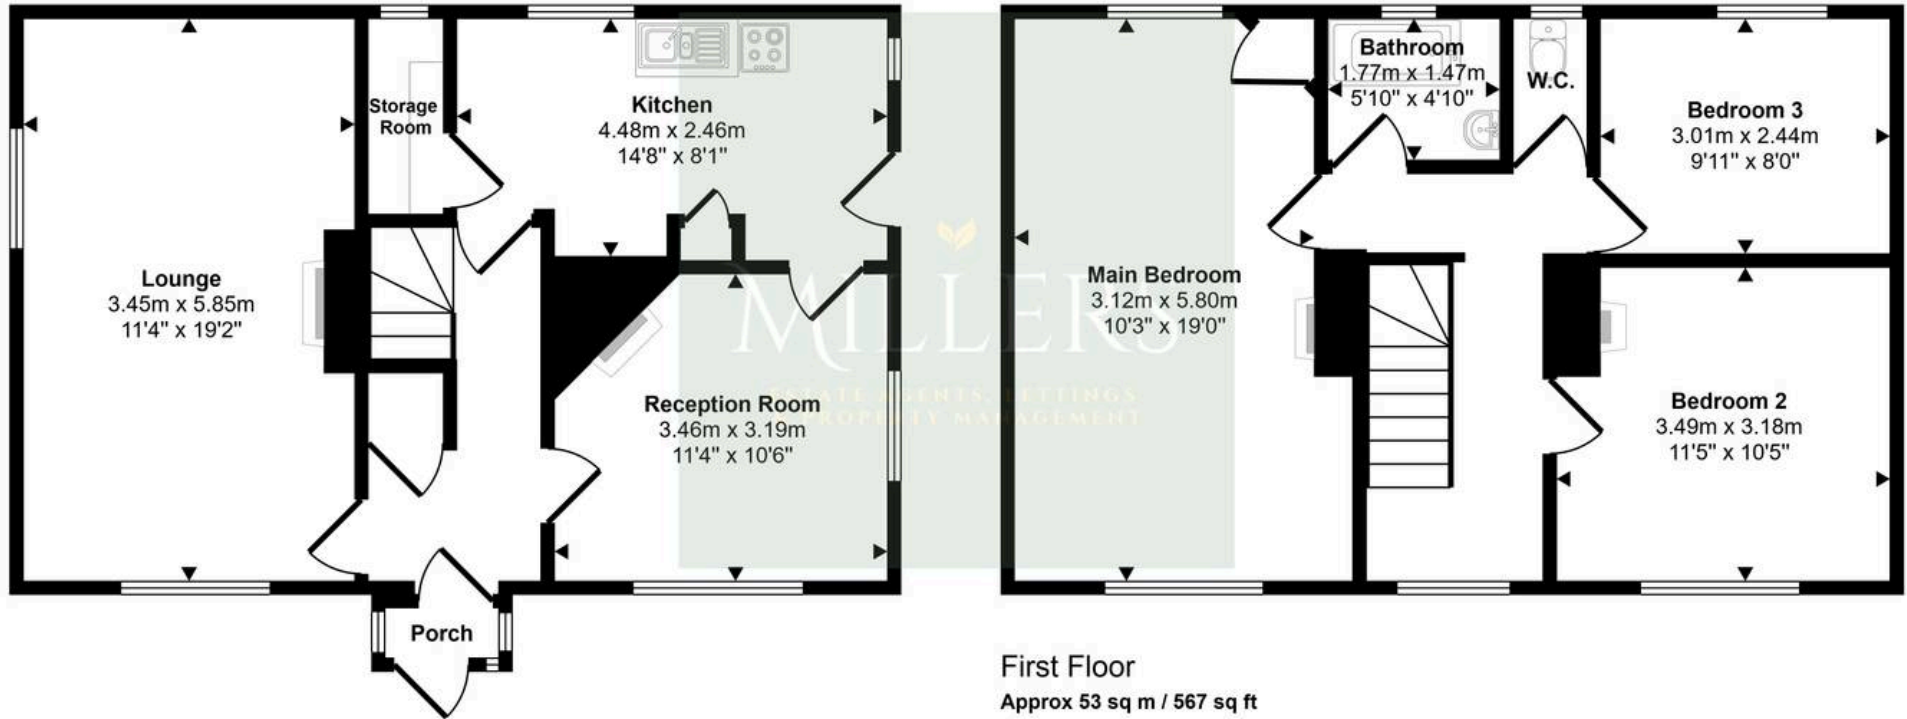

The ground floor provides generous and versatile living accommodation, including a generous living room and a separate dining/reception room, perfect for family life or entertaining. The kitchen is complemented by a useful pantry/storage room, adding to the practicality of the layout. Upstairs, the first floor offers three well-proportioned bedrooms, along with a bathroom and separate W.C., a particularly convenient feature for family living. The property further benefits from gas central heating with an updated boiler and double glazing throughout.

Approx Gross Internal Area  
106 sq m / 1145 sq ft

Ground Floor  
Approx 54 sq m / 578 sq ft

First Floor  
Approx 53 sq m / 567 sq ft

This floorplan is only for illustrative purposes and is not to scale. Measurements of rooms, doors, windows, and any items are approximate and no responsibility is taken for any error, omission or mis-statement. Icons of items such as bathroom suites are representations only and may not look like the real items. Made with Made Snappy 360.