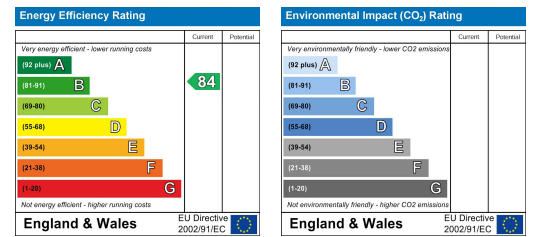

Viewing

Please contact our Berkley Kibworth Office on 0116 2796161 if you wish to arrange a viewing appointment for this property or require further information.

 3
  3
  1
  B

Floor Plan

Area Map

Energy Efficiency Graph