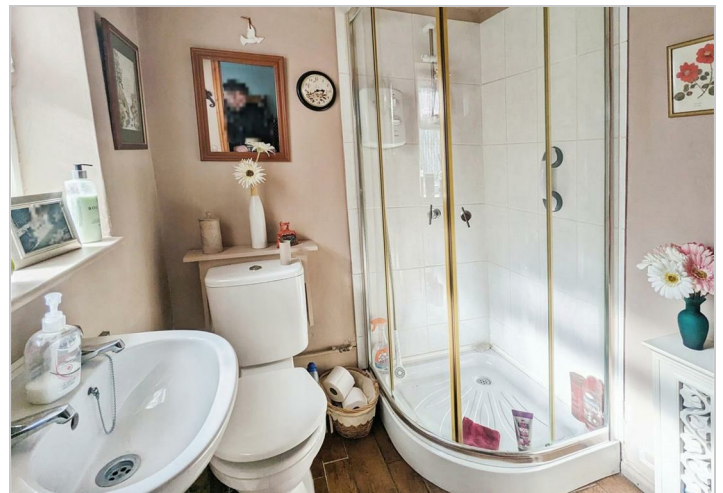

Energy Efficiency Graph

These particulars, whilst believed to be accurate are set out as a general outline only for guidance and do not constitute any part of an offer or contract. Intending purchasers should not rely on them as statements of representation of fact, but must satisfy themselves by inspection or otherwise as to their accuracy. No person in this firm's employment has the authority to make or give any representation or warranty in respect of the property.