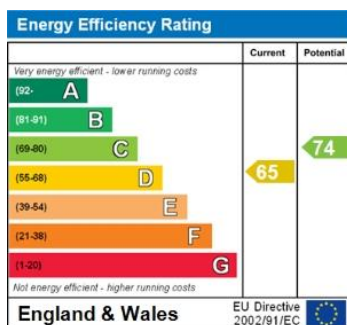

Property Description

Spacious 2-bedroom flat available near Braunstone Gate. Featuring gas central heating, the flat includes a lounge, kitchen, bathroom, and two bedrooms.

The deposit required is £950

Energy Performance Certificates

This home's performance is rated in terms of the energy use per square metre of floor area, energy efficiency based on fuel costs and environmental impact based on carbon dioxide (CO₂) emissions.

The energy efficiency rating is a measure of the

The environmental impact rating is a measure of a