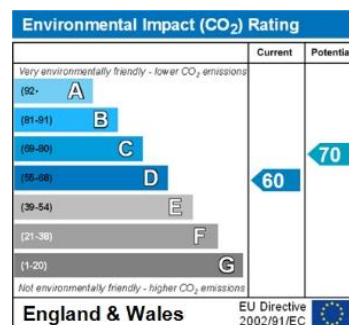

Property Description

Spacious 2-bedroom flat available near Braunstone Gate. Featuring gas central heating, the flat includes a lounge, kitchen, bathroom, and two bedrooms.

The deposit required is £950

Energy Performance Certificates

This home's performance is rated in terms of the energy use per square metre of floor area, energy efficiency based on fuel costs and environmental impact based on carbon dioxide (CO₂) emissions.

The energy efficiency rating is a measure of the

The environmental impact rating is a measure of a