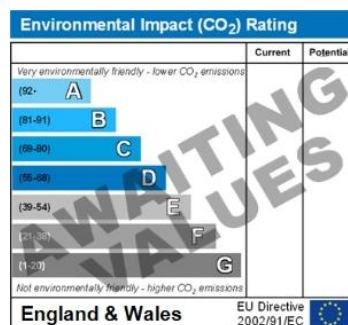

## Energy Performance Certificates

This home's performance is rated in terms of the energy use per square metre of floor area, energy efficiency based on fuel costs and environmental impact based on carbon dioxide (CO<sub>2</sub>) emissions.

The energy efficiency rating is a measure of the

The environmental impact rating is a measure of a