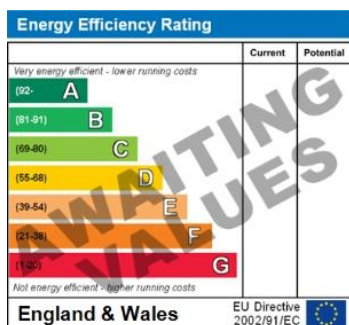

## Energy Performance Certificates

This home's performance is rated in terms of the energy use per square metre of floor area, energy efficiency based on fuel costs and environmental impact based on carbon dioxide (CO<sub>2</sub>) emissions.

The energy efficiency rating is a measure of the

The environmental impact rating is a measure of a