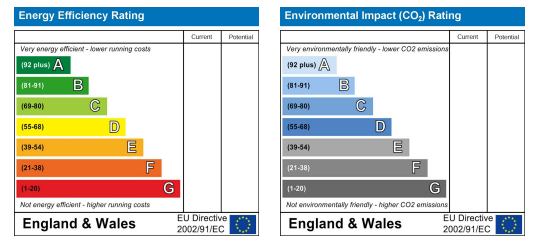

Energy Efficiency Graph

These particulars, whilst believed to be accurate are set out as a general outline only for guidance and do not constitute any part of an offer or contract. Intending purchasers should not rely on them as statements of representation of fact, but must satisfy themselves by inspection or otherwise as to their accuracy. No person in this firm's employment has the authority to make or give any representation or warranty in respect of the property.

75 Hinckley Road, West End, Leicester, Leicestershire, LE3 0TD
Tel: 0116 2544755 **Email:** info@berkleystates.co.uk **berkleystates.co.uk**