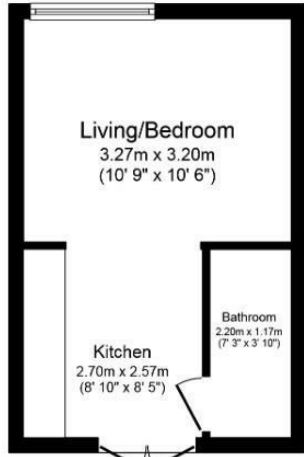

Floor Plan

Floor Plan

Total floor area 23.0 sq. m. (248 sq. ft.) approx